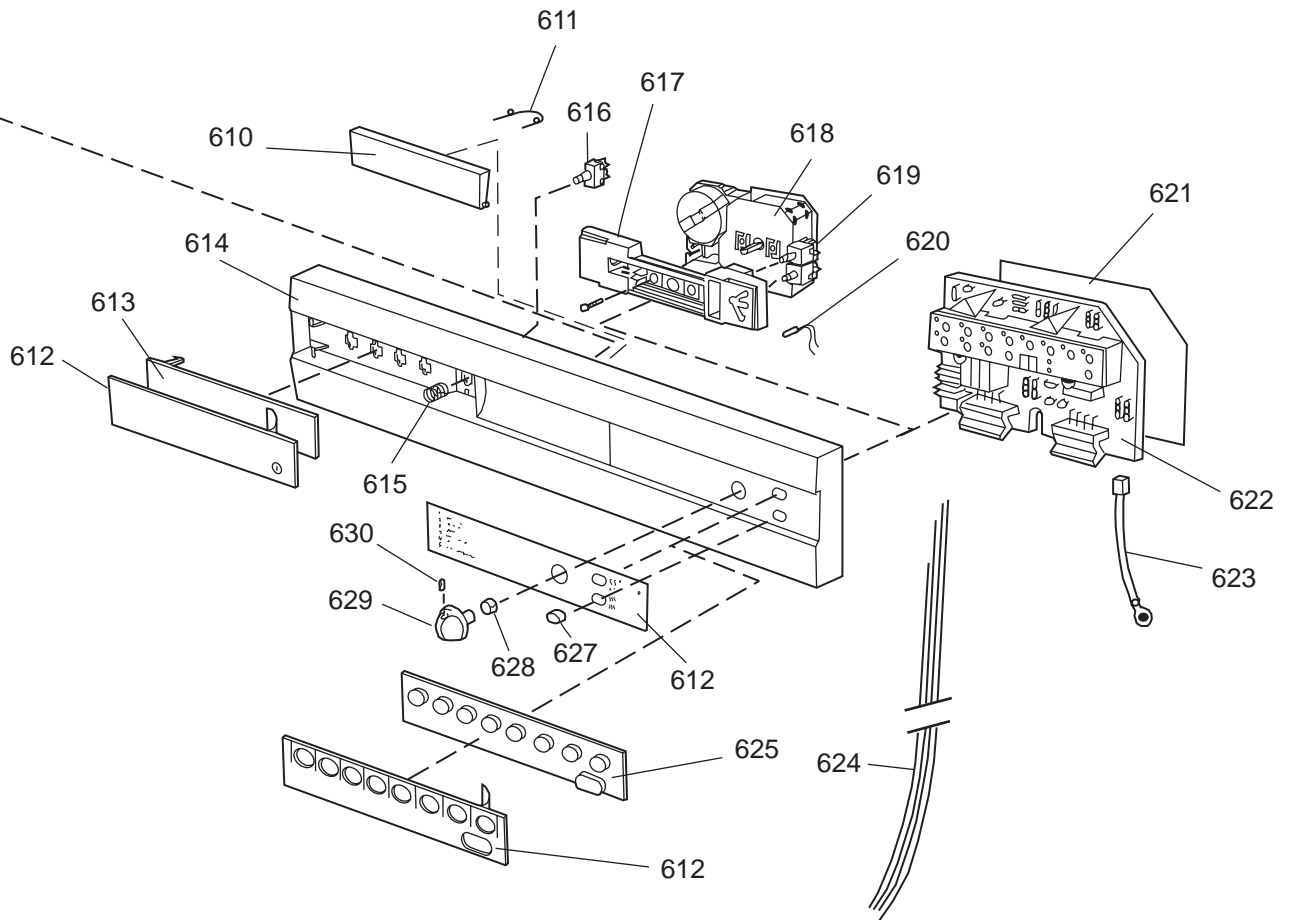

Datum
2003-03-24
Date

PANEL

CONTROL PANEL AND RELATED PARTS

Control panel and related parts

ASKO, 1325 US - Black Bi (DW951)

Pos	Spare part No.	Description	Qty	Comment
601	8057541-33	Door Handle, Black DW 05/06	1 Pcs	
602	8057545	Rotary catch, child safety '	1 Pcs	
603	8057546	SPRING, SafetyCatch 05/06 DW	1 Pcs	
604	8057544	Arm, SafetyCatch 05/06 DW	1 Pcs	
605	8057539	Bracket 4 Switch/Handle 05/0	1 Pcs	
605-a	8902085	Screw 20T for Plastic	2 Pcs	
606	8071098	Cover for Micro Switch	1 Pcs	
607	8055473	Door Switch - DW 05/06	1 Pcs	
608	8057542	Actuator, Doorswitch 05/06 D	1 Pcs	
609	8007078	Spring 02 Handle, DW	1 Pcs	
612	8070506-33	Decor Insert 1325 Black	1 Pcs	
614	8071680-69	Control Panel 05/06 DW	1 Pcs	
614	8057538-69	Cover Main Switch Black 05'	1 Pcs	
617	8057540	Bracket, program timer '05	1 Pcs	
617-a	8900944	Screw Toe Kick 20 Torx	2 Pcs	
618	8060017	Timer 05/06 DW	1 Pcs	
618-a	8900944	Screw Toe Kick 20 Torx	2 Pcs	
618-b	8901413	Lock Washer, laundry tops	2 Pcs	
619	8057941	Switch, temp hi/lo DW	1 Pcs	
624	8070910	Cable 1325 US	1 Pcs	
627	8057982-33	Push Button Black DW 13-17	1 Pcs	
628	8006970	Circlip	1 Pcs	
628	8056521	Clip Knobs - Mechanical	1 Pcs	
629	8801111-33	Knob, compl. black DW 05/06	1 Pcs	
630	8057959	DECOR STRIP KNOB ASKO DW95	1 Pc's	
690	8071177	INSTRUCTIONS 1325,1355 CA/US	1 Pc's	