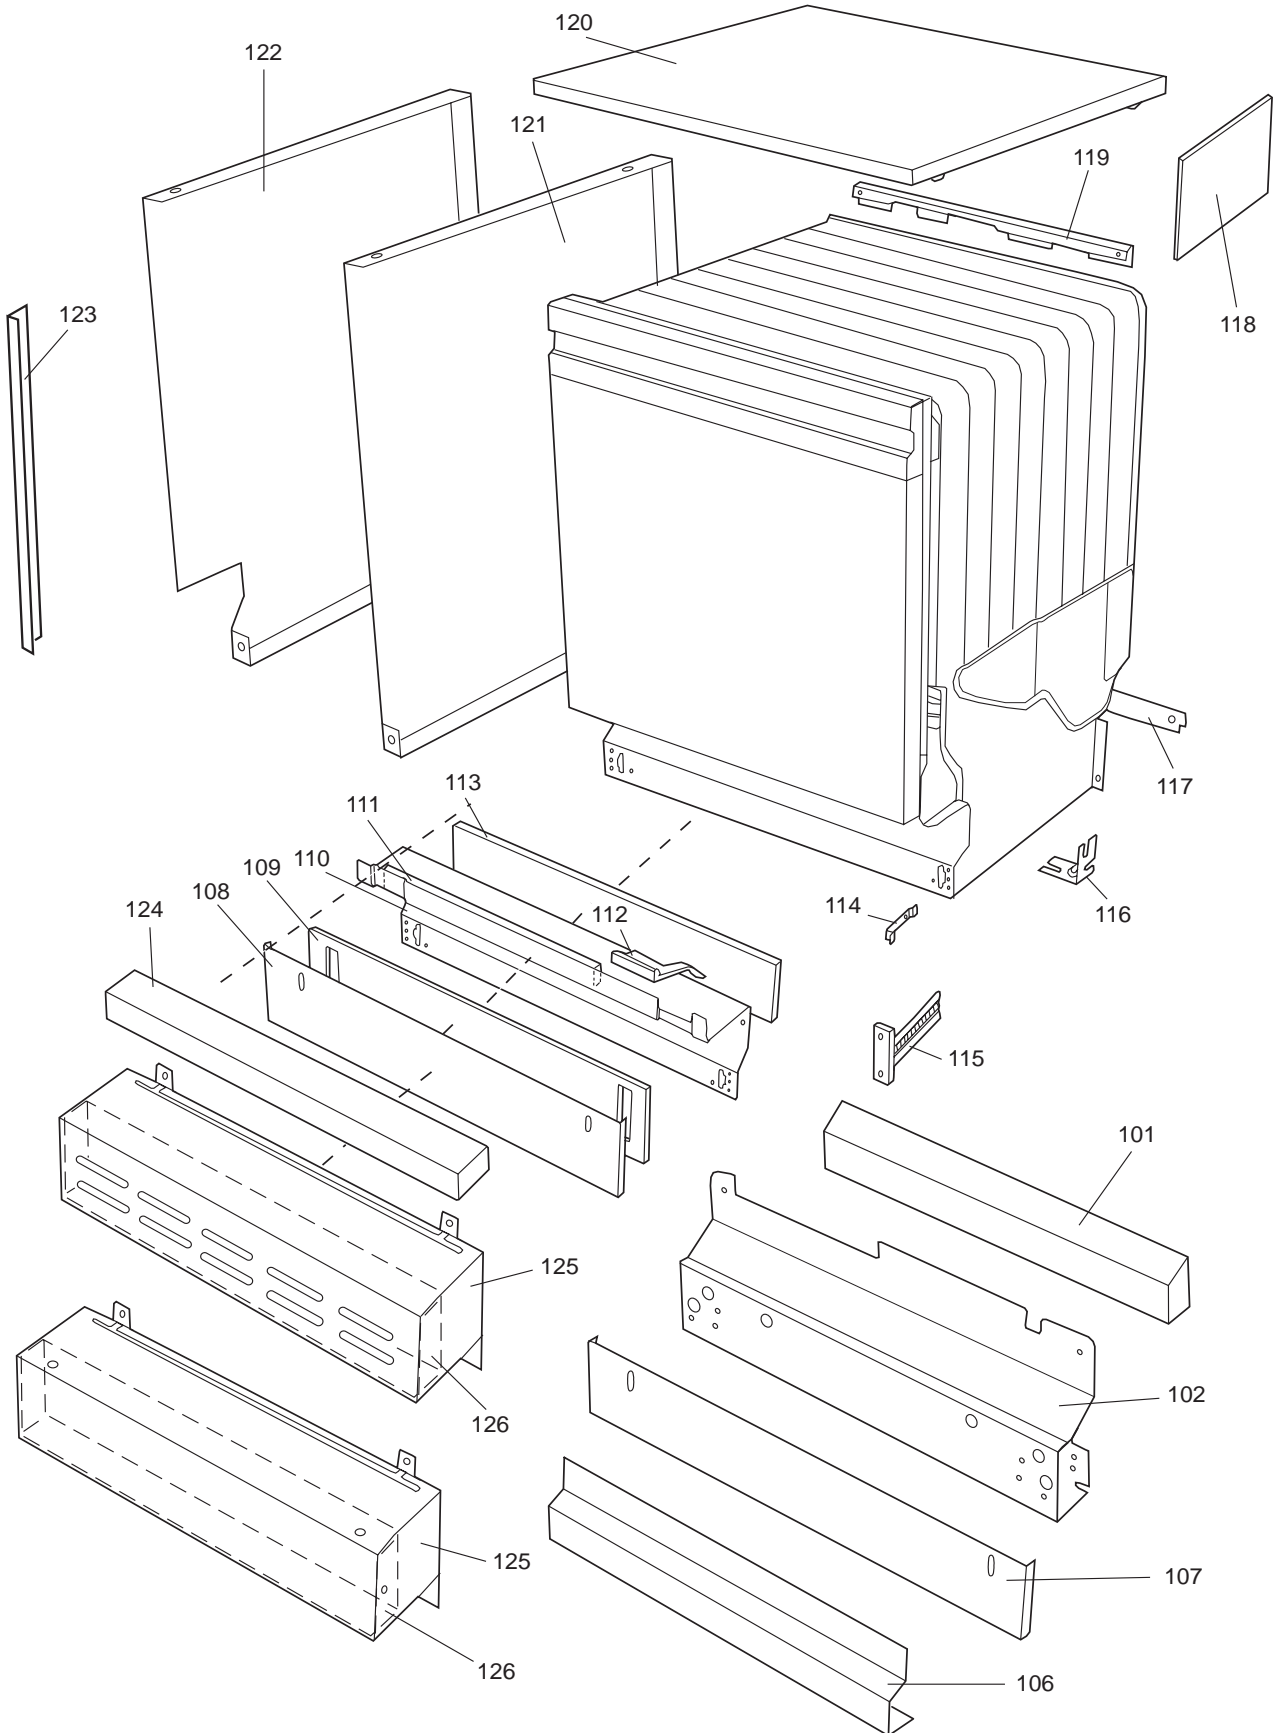

Datum
2003-03-24
Date

YTTERHÖLJE

CASING AND RELATED PARTS

Casing and related parts

ASKO, 1325 US - Black Bi (DW951)

Pos	Spare part No.	Description	Qty	Comment
108	8059758-29	SUBS To 8059758-86 Kick Plat	1 Pcs	
108-a	8900944-29	Screw	2 Pcs	
109	8070743	Insulation, Toe-Kick 05/06 D	1 Pcs	
110	8057526	Guard Plate DW05 & 06	1 Pcs	
110-a	8902357	Screw	4 Pcs	
111	8060041	Sealing strip, protect plte	1 Pcs	
112	8058486	Drip Guard Overflow 05/06 DW	1 Pcs	
113	8058353	Sound Absorb Guard	1 Pcs	
114	8057550	Spring Adj. Bracket 05/06 DW	2 Pcs	
114-a	8902131	Screw, disc.jh 11-99	2 Pcs	
115	8057549	Bracket/Toe Kick 05/06 DW	2 Pcs	
124	8070615	Sealing Lower Panel DW 05/06	1 Pcs	
125	8057100-S-29	Lower Panel, 05/06 DW	1 Pcs	
125-a	8900352	Screw Access Panel 05/06	2 Pcs	
125-b	8009769-33	Black plugs for Door DW 05/0	4 Pcs