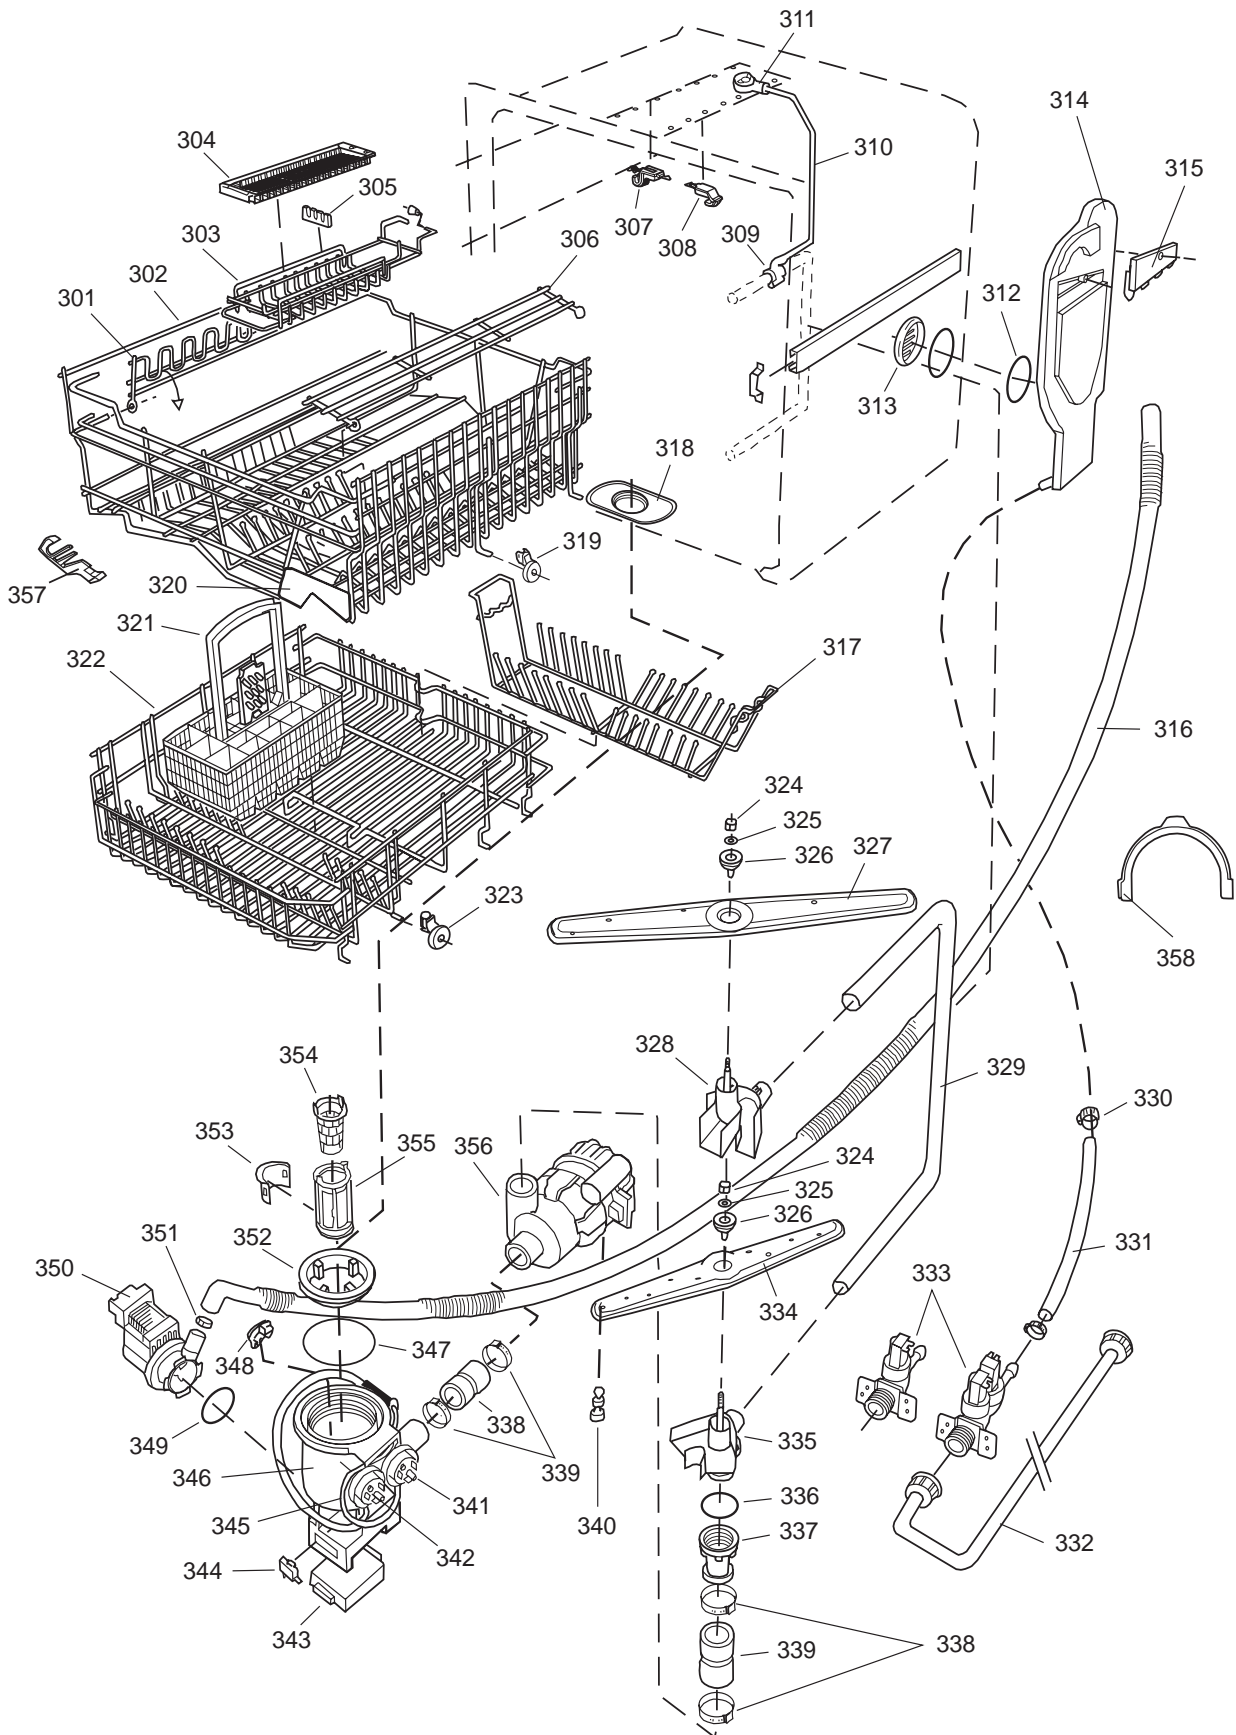

Datum

2003-03-24

Date

DISKSYSTEM

DISHWASHING SYSTEM

Dishwashing system

ASKO, 1325 US - Black Bi (DW951)

Pos	Spare part No.	Description	Qty	Comment
302	8801236-36	Upper Basket Gray	1 Pcs	
302	8801199-36	Rack, Upper 05 & 06 DW	1 Pcs	with cup shelf
306	8071336-36	Cup Shelf 05/06 DW	1 Pcs	
313	8057536-77	Lockring Airbreak Gray	1 Pcs	
314	8057514	Sub To 8801234	1 Pcs	
316	8070304	Drain Hose 05/06 DW	1 Pcs	
316-a	8052239	Hose Clamp, Squeeze	1 Pcs	
316-b	8053642	Hose Clip	1 Pcs	
318	8059740	Strainer Upper 05/06 DW	1 Pcs	
319	8058498-77	Wheel, Upper Basket 05/06 DW	4 Pcs	
321	8801089-77	Cutlery Basket 05/06 DW	1 Pcs	
322	8070043-36	Lower Basket 1325/1706	1 Pcs	
323	8009516-77	Rack Wheels Lower 05/06 DW	8 Pcs	
324	8901262	Nut for Spray Arm 05	2 Pcs	
325	8052095	Ceramic Washer, Spray Arm 05	2 Pcs	
326	8057070-77	Spray Arm Insert 05/06 DW	2 Pcs	
327	8072695	Spray Arm - Upper 05/06 DW	1 Pcs	
328	8057068-77	Spray Pipe Bearing Upper	1 Pcs	
329	8057063	Spray pipe, inner 05	1 Pcs	
330	8052189	Hose Clamp, Squeeze	2 Pcs	
331	8070622	Ruber Hose	1 Pcs	
333	8072121	Fill Valve, Single 05/06 DW.	1 Pcs	
333-a	8902087	Screw, Plastic Housing 20 To	2 Pcs	
334	8072692	Spray Arm - Lower 05/06 DW	1 Pcs	
335	8057067-77	Lower Washarm Support 05/06	1 Pcs	
336	8901755	O-Ring Seal	1 Pcs	
337	8057069	Retainer Nut SprayArm 05/06	1 Pcs	
338	8052097	Hose Clamp, Circ. Pump 05/06	4 Pcs	
339	8057484	Hose, Circ. Pump 05/06 DW	2 Pcs	
340	8055095	BUFFER, Circumpump 03/04 DW	1 Pcs	
341	8071024	Level Switch 05/06 DW	1 Pcs	
343	8057053	Subs to 8075110	1 Pcs	
344	8060068	Micro Switch,Overfill 05/06	1 Pcs	
345	8058500	Hose Pressure Sw. 05/06 DW	1 Pcs	
346	8801123	Replaces 8075197-77. Sump 05	1 Pcs	
347	8058503	O-Ring, Sump 05/06 DW	1 Pcs	
348	8057487-79	Sump Plug DW 05/06 Cleanout	1 Pcs	
349	8002584	O-Ring, Drain Pump 05/06 DW	1 Pcs	
350	8072032	Drain Pump 05/06 DW	1 Pcs	
350	8057083	DRAINPUMP Repl.by 8072032	1 Pc's	
351	8052239	Hose Clamp, Squeeze	1 Pcs	
352	8057488	Locking ring, bottom well 05	1 Pcs	
353	8058454	Cover Str. Basket 05/06 DW	1 Pcs	
354	8057972-77	Strainer Basket Grey 05/06 D	1 Pcs	
355	8057486-77	Filter, fine 05 & 06 DW	1 Pcs	
356	8071250	Circ. Pump 05/06 DW	1 Pcs	
356-a	8075380	capacitor D3000	1 Pcs	
358	8072528-77	Holder Outlet Hose	1 Pcs	
358	8050805	GOOSE NECK for DRAIN HOSE	1 Pcs