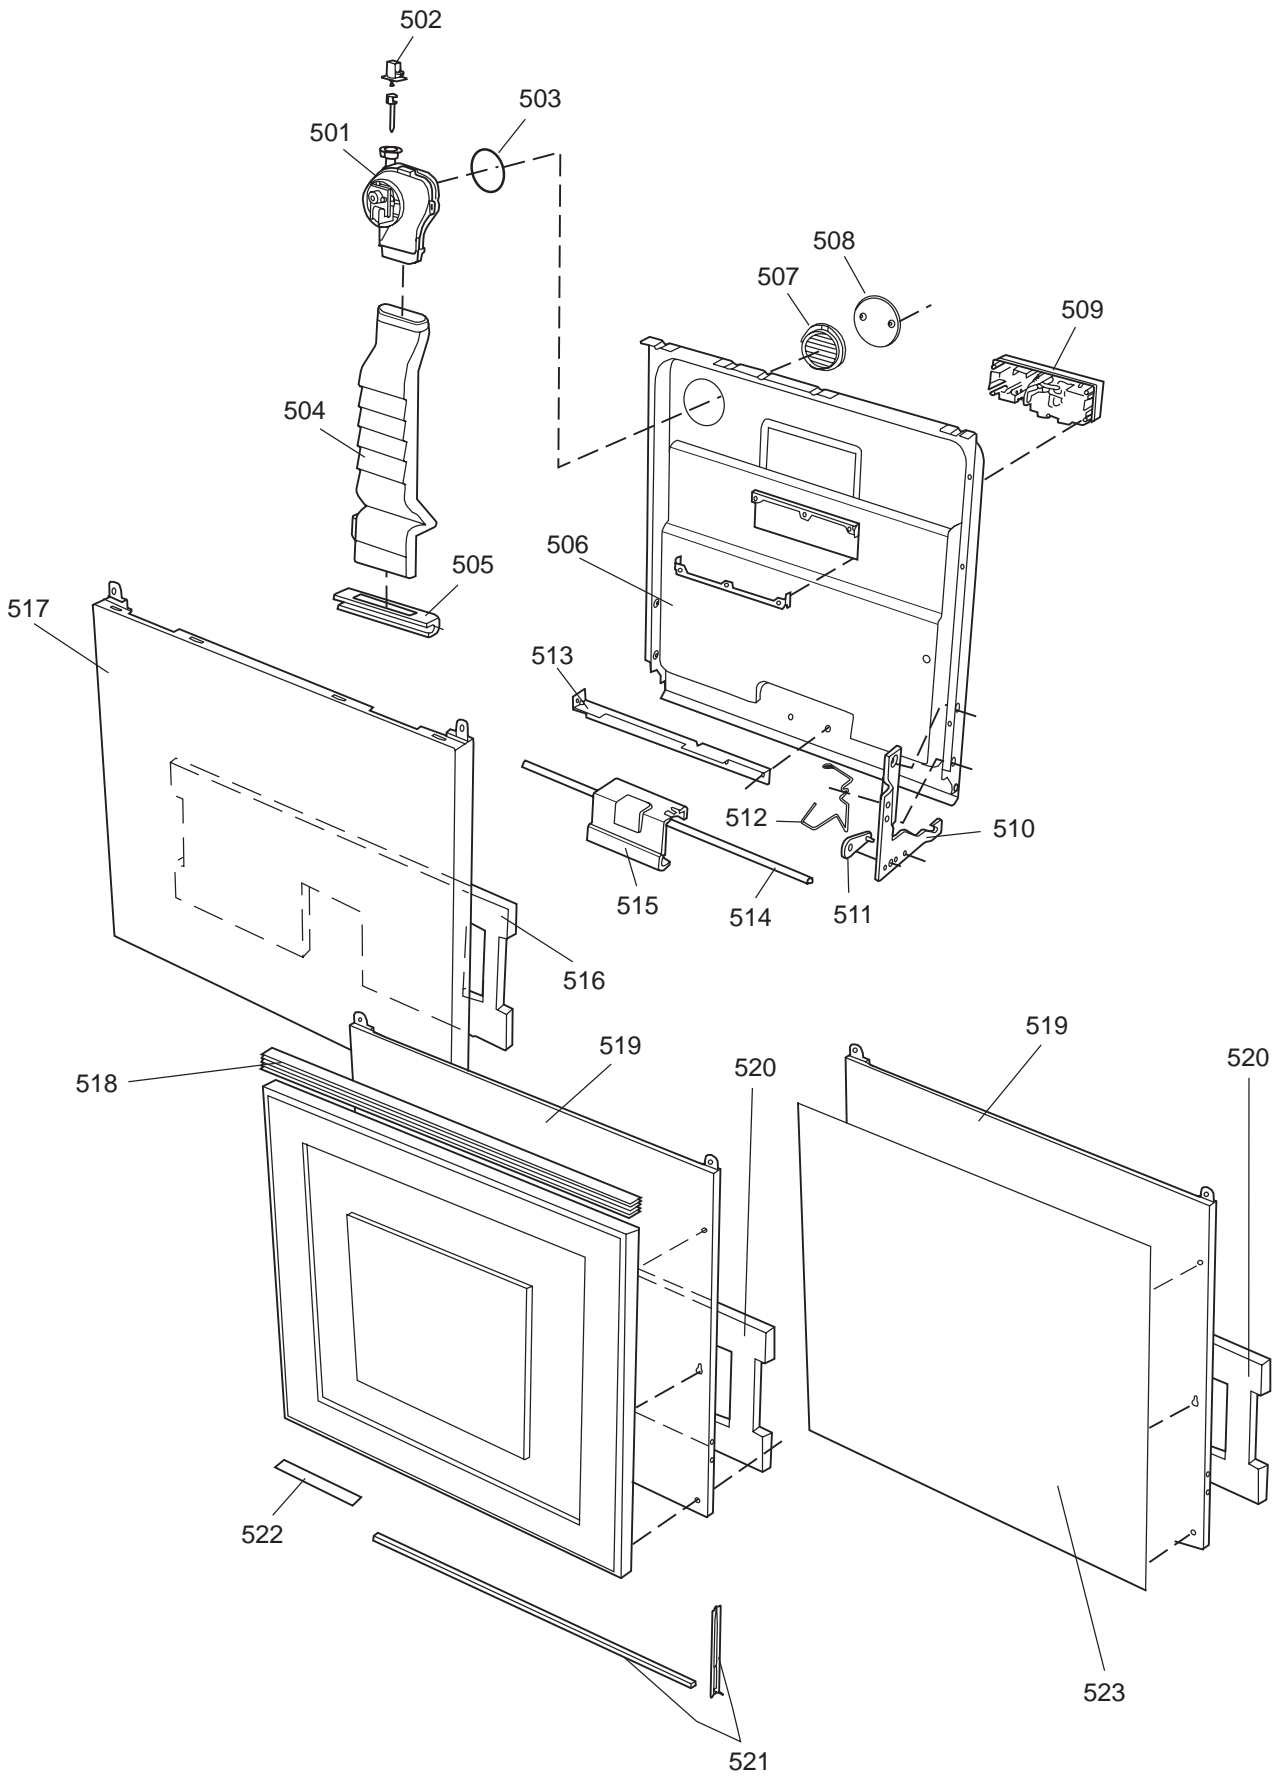

Datum
2003-03-24
Date

PANEL

CONTROL PANEL AND RELATED PARTS

Control panel and related parts

ASKO, 1325 US - Black Bi (DW951)

Pos	Spare part No.	Description	Qty	Comment
601	8057541-33	Door Handle, Black DW 05/06	1 Pcs	
602	8057545	Rotary catch, child safety '	1 Pcs	
603	8057546	SPRING, SafetyCatch 05/06 DW	1 Pcs	
604	8057544	Arm, SafetyCatch 05/06 DW	1 Pcs	
605	8057539	Bracket 4 Switch/Handle 05/0	1 Pcs	
605-a	8902085	Screw 20T for Plastic	2 Pcs	
606	8071098	Cover for Micro Switch	1 Pcs	
607	8055473	Door Switch - DW 05/06	1 Pcs	
608	8057542	Actuator, Doorswitch 05/06 D	1 Pcs	
609	8007078	Spring 02 Handle, DW	1 Pcs	
612	8070506-33	Decor Insert 1325 Black	1 Pcs	
614	8071680-69	Control Panel 05/06 DW	1 Pcs	
614	8057538-69	Cover Main Switch Black 05'	1 Pcs	
617	8057540	Bracket, program timer '05	1 Pcs	
617-a	8900944	Screw Toe Kick 20 Torx	2 Pcs	
618	8060017	Timer 05/06 DW	1 Pcs	
618-a	8900944	Screw Toe Kick 20 Torx	2 Pcs	
618-b	8901413	Lock Washer, laundry tops	2 Pcs	
619	8057941	Switch, temp hi/lo DW	1 Pcs	
624	8070910	Cable 1325 US	1 Pcs	
627	8057982-33	Push Button Black DW 13-17	1 Pcs	
628	8006970	Circlip	1 Pcs	
628	8056521	Clip Knobs - Mechanical	1 Pcs	
629	8801111-33	Knob, compl. black DW 05/06	1 Pcs	
630	8057959	DECOR STRIP KNOB ASKO DW95	1 Pc's	
690	8071177	INSTRUCTIONS 1325,1355 CA/US	1 Pc's	