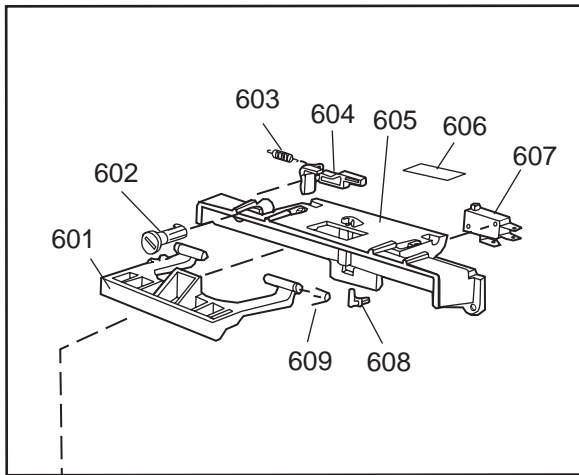

Datum
2003-03-24
Date

PANEL

CONTROL PANEL AND RELATED PARTS

Control panel and related parts

ASKO, 1325 US - Black Bi (DW951)

Pos	Spare part No.	Description	Qty	Comment
601	8057541-33	Door Handle, Black DW 05/06	1 Pcs	
602	8057545	Rotary catch, child safety '	1 Pcs	
603	8057546	SPRING, SafetyCatch 05/06 DW	1 Pcs	
604	8057544	Arm, SafetyCatch 05/06 DW	1 Pcs	
605	8057539	Bracket 4 Switch/Handle 05/0	1 Pcs	
605-a	8902085	Screw 20T for Plastic	2 Pcs	
606	8071098	Cover for Micro Switch	1 Pcs	
607	8055473	Door Switch - DW 05/06	1 Pcs	
608	8057542	Actuator, Doorswitch 05/06 D	1 Pcs	
609	8007078	Spring 02 Handle, DW	1 Pcs	
612	8070506-33	Decor Insert 1325 Black	1 Pcs	
614	8071680-69	Control Panel 05/06 DW	1 Pcs	
614	8057538-69	Cover Main Switch Black 05'	1 Pcs	
617	8057540	Bracket, program timer '05	1 Pcs	
617-a	8900944	Screw Toe Kick 20 Torx	2 Pcs	
618	8060017	Timer 05/06 DW	1 Pcs	
618-a	8900944	Screw Toe Kick 20 Torx	2 Pcs	
618-b	8901413	Lock Washer, laundry tops	2 Pcs	
619	8057941	Switch, temp hi/lo DW	1 Pcs	
624	8070910	Cable 1325 US	1 Pcs	
627	8057982-33	Push Button Black DW 13-17	1 Pcs	
628	8006970	Circlip	1 Pcs	
628	8056521	Clip Knobs - Mechanical	1 Pcs	
629	8801111-33	Knob, compl. black DW 05/06	1 Pcs	
630	8057959	DECOR STRIP KNOB ASKO DW95	1 Pc's	
690	8071177	INSTRUCTIONS 1325,1355 CA/US	1 Pc's